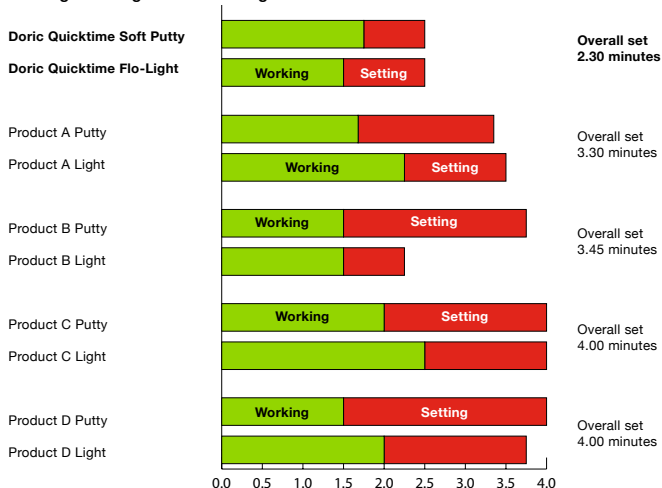

Working & setting times of leading addition cured silicones

SAVER PACK

containing 12 base, 12 catalyst, spoons.

Code 435   **£499.50**

Equivalent price per single pack   **£41.62**

ECONOMY PACK

containing 6 base, 6 catalyst, spoons.

Code 434   **£263.50**

Equivalent price per single pack   **£43.92**

SINGLE PACK

containing 1 base, 1 catalyst, 2 spoons. Total 610ml.

Code 433   **£47.95**

SAVER PACK

containing 24 cartridges of 50ml each, 144 each mixing and intraoral tips.

Code 473   **£340.00**

Equivalent price per single pack   **£28.34**

ECONOMY PACK

containing 8 cartridges of 50ml each, 48 each mixing and intraoral tips.

Code 472   **£116.50**

Equivalent price per single pack   **£29.13**