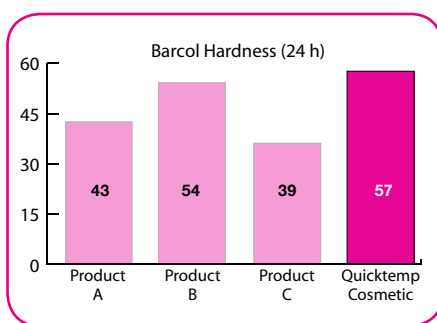

Schottlander Temporary Crown Materials

Quicktemp Cosmetic

Cosmetic temporaries with the strength and aesthetics of permanent restorations

Quicktemp Cosmetic employs new and innovative resin and filler technology, which combine with nano-particles to produce beautiful temporary restorations that fit perfectly and are durable in the mouth. Add to this improved fluorescing agents and Quicktemp Cosmetic is born - providing beautiful, natural temporaries that are also tougher and last for longer.

Improved Physical Properties

Beauty is not complete without strength and Quicktemp Cosmetic's enhanced physical properties explain why it is stronger, more resistant to breaking and with improved initial hardness. The comparative charts below explain why Quicktemp Cosmetic is the natural choice especially as a temporary bridge material. Quicktemp Cosmetic's beauty lasts longer providing aesthetics and function in a temporary restoration.

SINGLE SHADE PACK

containing 1 cartridge of 76g and 16 mixing tips.

£63.95

	HB0 Bleach: Code 446-HB0
	A1 Light: Code 446-A1
	A2 Universal: Code 446-A2
	A3.5 Dark: Code 446-A3.5

Quicktemp Cosmetic Glaze & Bond

Surface sealing with Quicktemp Glaze & Bond

Quicktemp Cosmetic Glaze & Bond is a one component resin varnish that is applied over the surface of the Quicktemp temporary and light cured to provide a smooth to the tongue, shiny and tough surface that is also plaque and stain resistant. Also use as an adhesive for temporary restoration repairs.

SINGLE

5ml bottle.

Code 770 **£16.95**

Quicktemp Cosmetic Flowable Composite

Quicktemp Cosmetic Flowable Composite precisely matches the shade, translucency and fluorescence of the Quicktemp Cosmetic Temporary Crown material, so any repairs or additions are seamless and invisible. Quicktemp Cosmetic Flowable Composite is fluid during, yet stable after, application. The luer lock tips enable exact application. It is easy to polish, is radio-opaque and is dispensed from a handy syringe, which minimises any waste and ensures easy control of the flowable material.

Quicktemp Cosmetic Flowable Composite can also be used for small fillings in Class III, IV and V cavities, minimally invasive fillings as well as for lining the cavity.

SINGLE SHADE PACK

containing 1 x 1.5g syringe and 4 luer lock tips.

£11.80

	A1 Light: Code 544-A1
	A2 Universal: Code 544-A2

ACCESSORIES

25 QUICKTEMP MIXING TIPS

Code 431-2 **£14.50**

QUICKTEMP GUN 4:1

Code 429 **£52.50**

50 FLOWABLE LUER LOCK TIPS

Code 544-LT **£9.25**