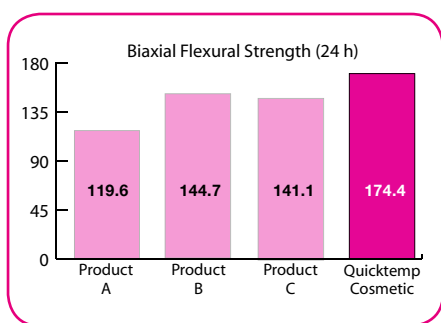

Schottlander Temporary Crown Materials

Quicktemp Cosmetic

Cosmetic temporaries with the strength and aesthetics of permanent restorations

Quicktemp Cosmetic employs new and innovative resin and filler technology, which combine with nano-particles to produce beautiful temporary restorations that fit perfectly and are durable in the mouth. Add to this improved fluorescing agents and Quicktemp Cosmetic is born - providing beautiful, natural temporaries that are also tougher and last for longer.

Improved Physical Properties

Beauty is not complete without strength and Quicktemp Cosmetic's enhanced physical properties explain why it is stronger, more resistant to breaking and with improved initial hardness. The comparative charts below explain why Quicktemp Cosmetic is the natural choice especially as a temporary bridge material. Quicktemp Cosmetic's beauty lasts longer providing aesthetics and function in a temporary restoration.

SINGLE SHADE PACK

containing 1 cartridge of 76g and 16 mixing tips.

£63.95

	HB0 Bleach: Code 446-HB0
	A1 Light: Code 446-A1
	A2 Universal: Code 446-A2
	A3.5 Dark: Code 446-A3.5

Quicktemp Cosmetic Glaze & Bond

Surface sealing with Quicktemp Glaze & Bond

Quicktemp Cosmetic Glaze & Bond is a one component resin varnish that is applied over the surface of the Quicktemp temporary and light cured to provide a smooth to the tongue, shiny and tough surface that is also plaque and stain resistant. Also use as an adhesive for temporary restoration repairs.

SINGLE

5ml bottle.

Code 770 **£16.95**

Quicktemp Cosmetic Flowable Composite

Quicktemp Cosmetic Flowable Composite precisely matches the shade, translucency and fluorescence of the Quicktemp Cosmetic Temporary Crown material, so any repairs or additions are seamless and invisible. Quicktemp Cosmetic Flowable Composite is fluid during, yet stable after, application. The luer lock tips enable exact application. It is easy to polish, is radio-opaque and is dispensed from a handy syringe, which minimises any waste and ensures easy control of the flowable material.

Quicktemp Cosmetic Flowable Composite can also be used for small fillings in Class III, IV and V cavities, minimally invasive fillings as well as for lining the cavity.

SINGLE SHADE PACK

containing 1 x 1.5g syringe and 4 luer lock tips.

£11.80

	A1 Light: Code 544-A1
	A2 Universal: Code 544-A2

ACCESSORIES

25 QUICKTEMP MIXING TIPS

Code 431-2 **£14.50**

QUICKTEMP GUN 4:1

Code 429 **£52.50**

50 FLOWABLE LUER LOCK TIPS

Code 544-LT **£9.25**