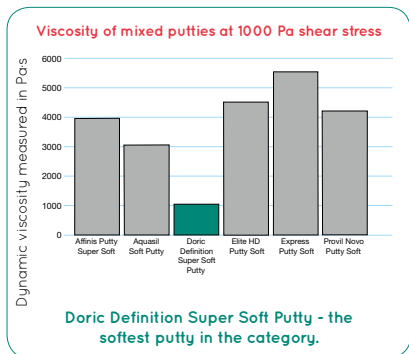

Doric High Definition Impression Materials

Doric Definition is a completely new product designed with a simple objective - to help you take more precise impressions with better defined margins. When you use Doric Definition for the first time, the contrast with the older generation of impression materials is immediately visible. You and your technician will clearly see the difference in the definition and fit round the margins.

Doric Definition Super Soft Putty and High Definition Wash are suitable for both the single-stage impression technique (where the tray is loaded with the putty and inserted into the mouth over the light bodied material previously syringed onto the teeth and both materials set together) as well as the 2-stage impression technique (where the putty impression is recorded first and then a light-bodied material is used inside the putty). When using a 2-stage impression technique the use of the Doric Separator Wafer is recommended over the putty, then removed, to ensure adequate space for the light-bodied material.