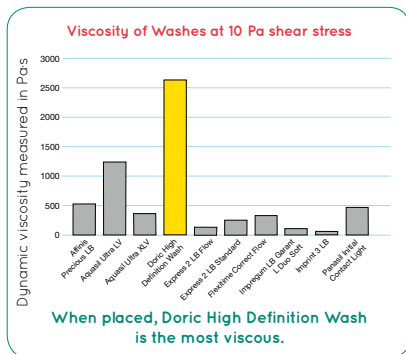

Doric High Definition Impression Materials

Doric Definition is a completely new product designed with a simple objective - to help you take more precise impressions with better defined margins. When you use Doric Definition for the first time, the contrast with the older generation of impression materials is immediately visible. You and your technician will clearly see the difference in the definition and fit round the margins.

Doric Definition Super Soft Putty and High Definition Wash are suitable for both the single-stage impression technique (where the tray is loaded with the putty and inserted into the mouth over the light bodied material previously syringed onto the teeth and both materials set together) as well as the 2-stage impression technique (where the putty impression is recorded first and then a light-bodied material is used inside the putty). When using a 2-stage impression technique the use of the Doric Separator Wafer is recommended over the putty, then removed, to ensure adequate space for the light-bodied material.