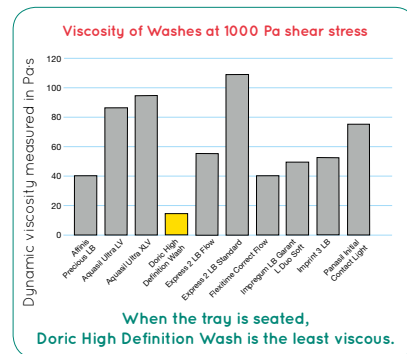

Doric High Definition Impression Materials

Doric Definition is a completely new product designed with a simple objective - to help you take more precise impressions with better defined margins. When you use Doric Definition for the first time, the contrast with the older generation of impression materials is immediately visible. You and your technician will clearly see the difference in the definition and fit round the margins.

Doric Definition Super Soft Putty and High Definition Wash are suitable for both the single-stage impression technique (where the tray is loaded with the putty and inserted into the mouth over the light bodied material previously syringed onto the teeth and both materials set together) as well as the 2-stage impression technique (where the putty impression is recorded first and then a light-bodied material is used inside the putty). When using a 2-stage impression technique the use of the Doric Separator Wafer is recommended over the putty, then removed, to ensure adequate space for the light-bodied material.